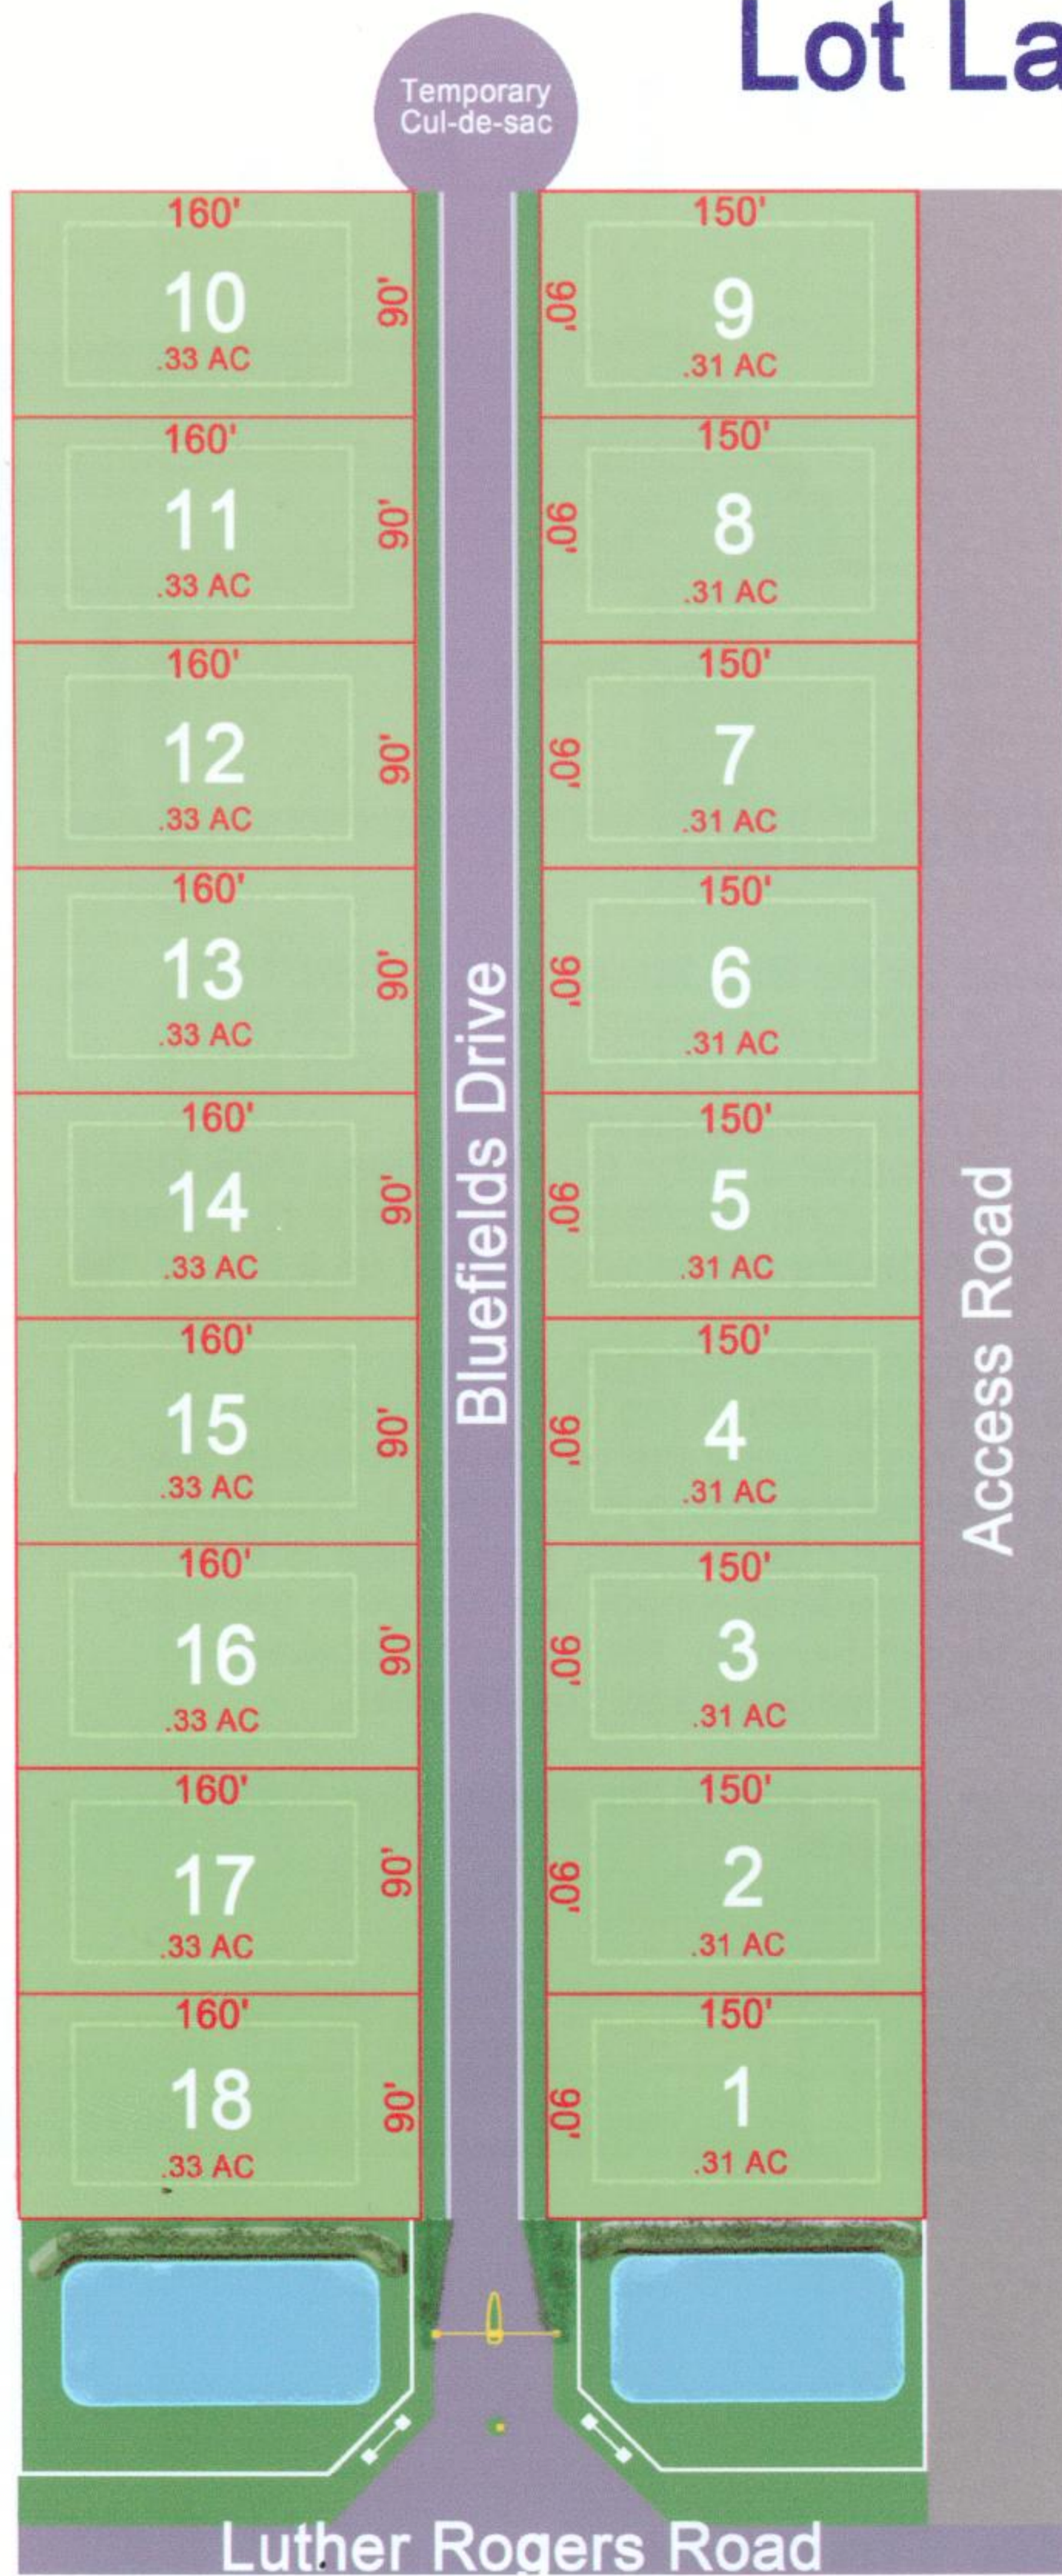

BLUEFIELDS PLANTATION

Lot Layout & Legend

-  Lot
-  Construction Footprint
-  Property Line
-  Security Gate Key Pad
-  Roads
-  Curb Sidewalk
-  Ponds
-  Fencing Signage
-  Common Greenspace

Each Office is Independently Owned and Operated

410 N. Main Street
Marion, South Carolina 29571

843.423.6721 fax 843.423.6821

Phase 1 Offering

This material is conceptual and may be modified as needed at the sole discretion of the developer. Refer to surveyor's map for accuracy.